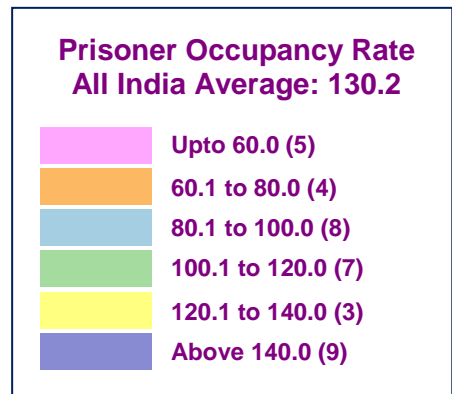

Map-1
PRISONER OCCUPANCY RATE
AS ON 31.12.2021

Note:

Occupancy Rate means number of inmates staying in jails against the authorized capacity for 100 inmates.

- As per data provided by States/UTs.

Map-2
CONVICTS IN JAILS
AS ON 31.12.2021