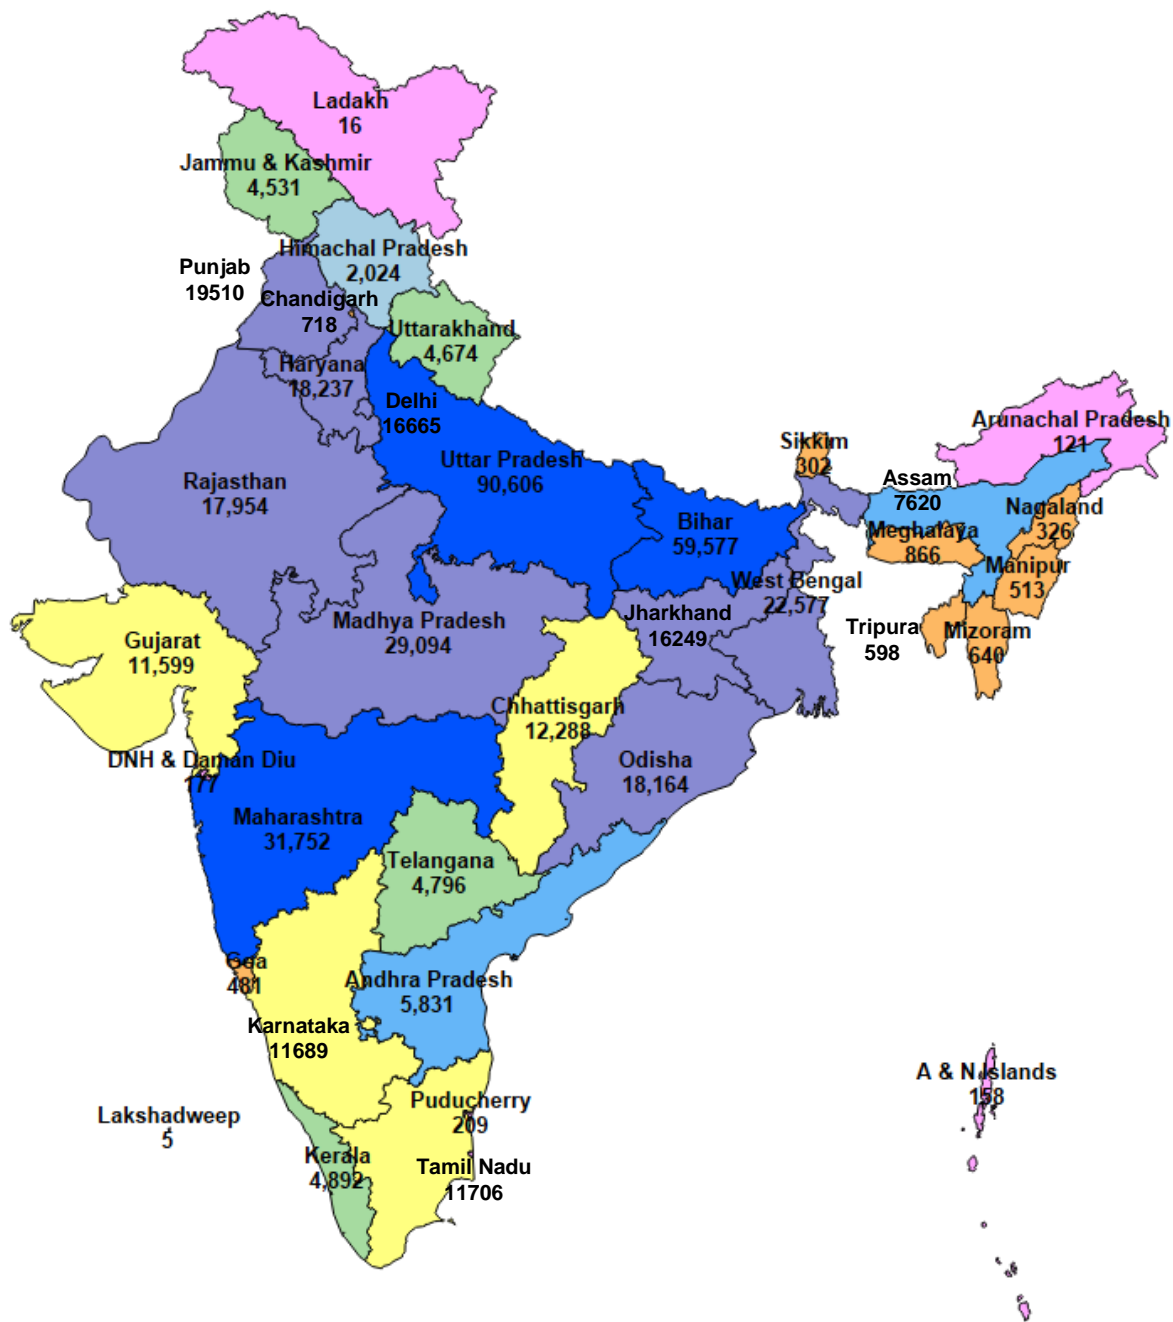

Map-1
PRISONER OCCUPANCY RATE
AS ON 31.12.2021

Note:

Occupancy Rate means number of inmates staying in jails against the authorized capacity for 100 inmates.

- As per data provided by States/UTs.

Map-2
CONVICTS IN JAILS
AS ON 31.12.2021

- As per data provided by States/UTs.

Map-3
UNDERTRIALS IN INDIA
AS ON 31.12.2021

- As per data provided by States/UTs.