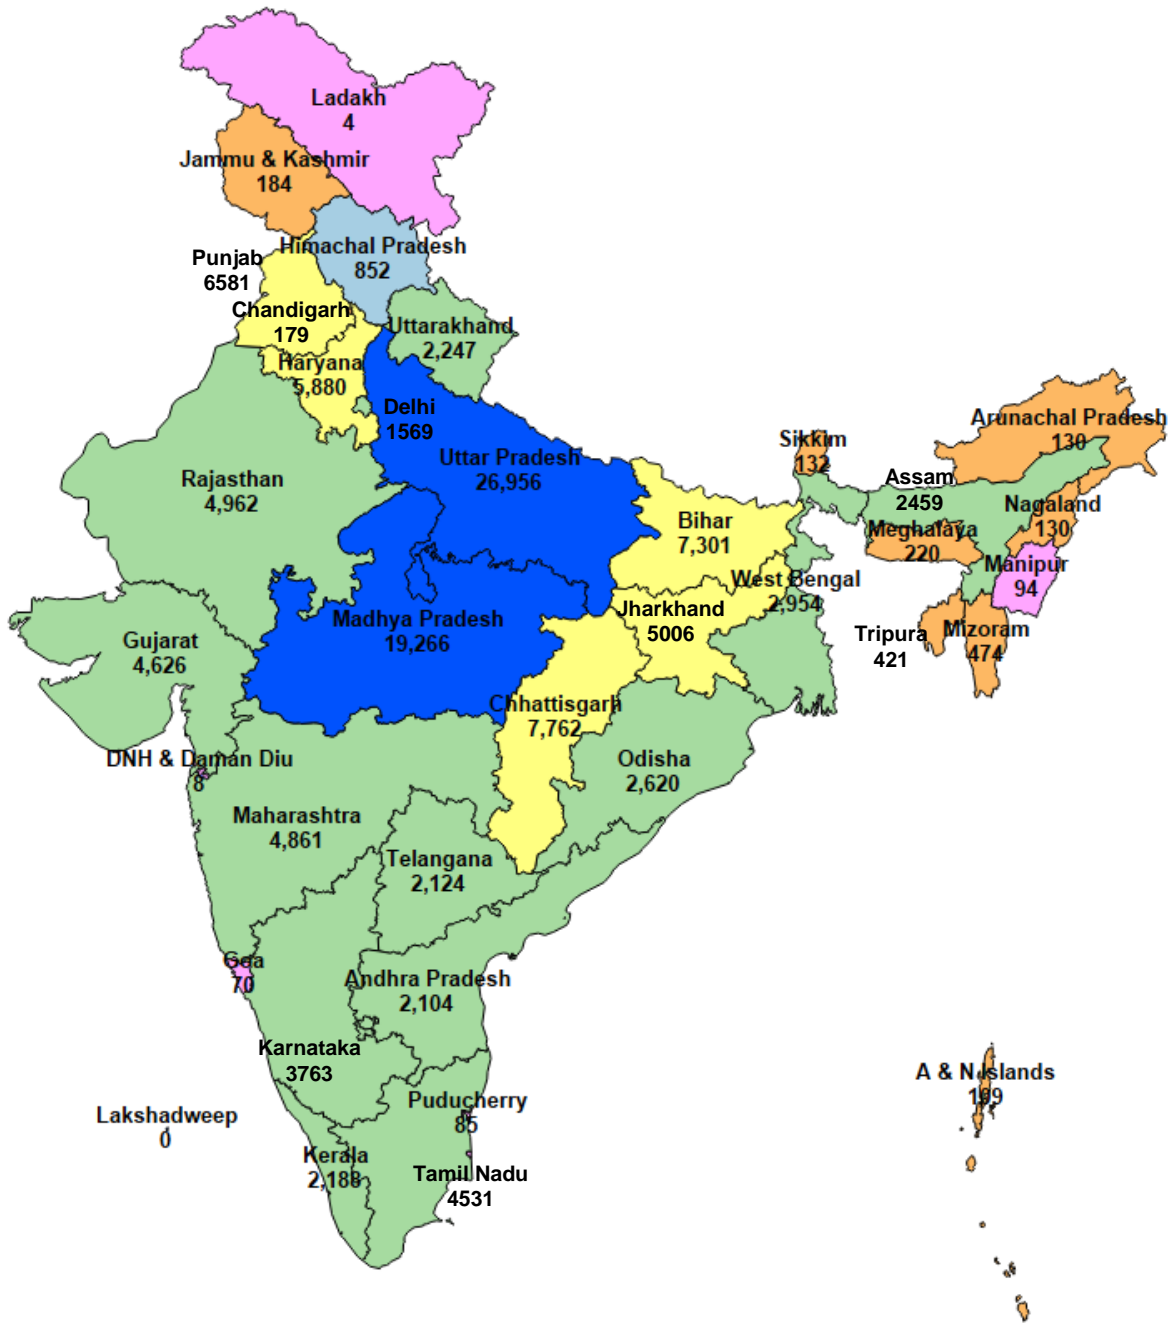

Map-1
PRISONER OCCUPANCY RATE
AS ON 31.12.2021

Note:

Occupancy Rate means number of inmates staying in jails against the authorized capacity for 100 inmates.

- As per data provided by States/UTs.

Map-2
CONVICTS IN JAILS
AS ON 31.12.2021

- As per data provided by States/UTs.

Map-3
UNDERTRIALS IN INDIA
AS ON 31.12.2021

- As per data provided by States/UTs.