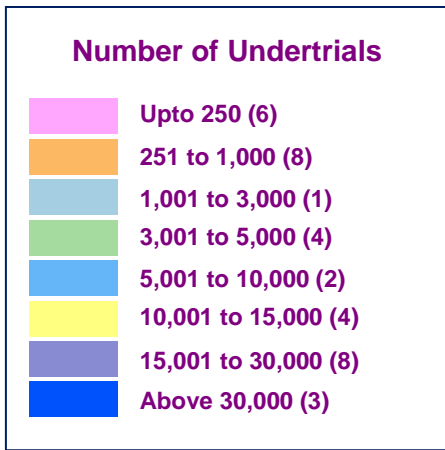

Map-3
UNDERTRIALS IN INDIA
AS ON 31.12.2021

- As per data provided by States/UTs.