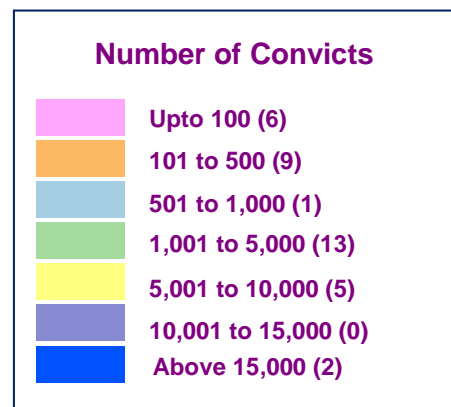

- As per data provided by States/UTs.