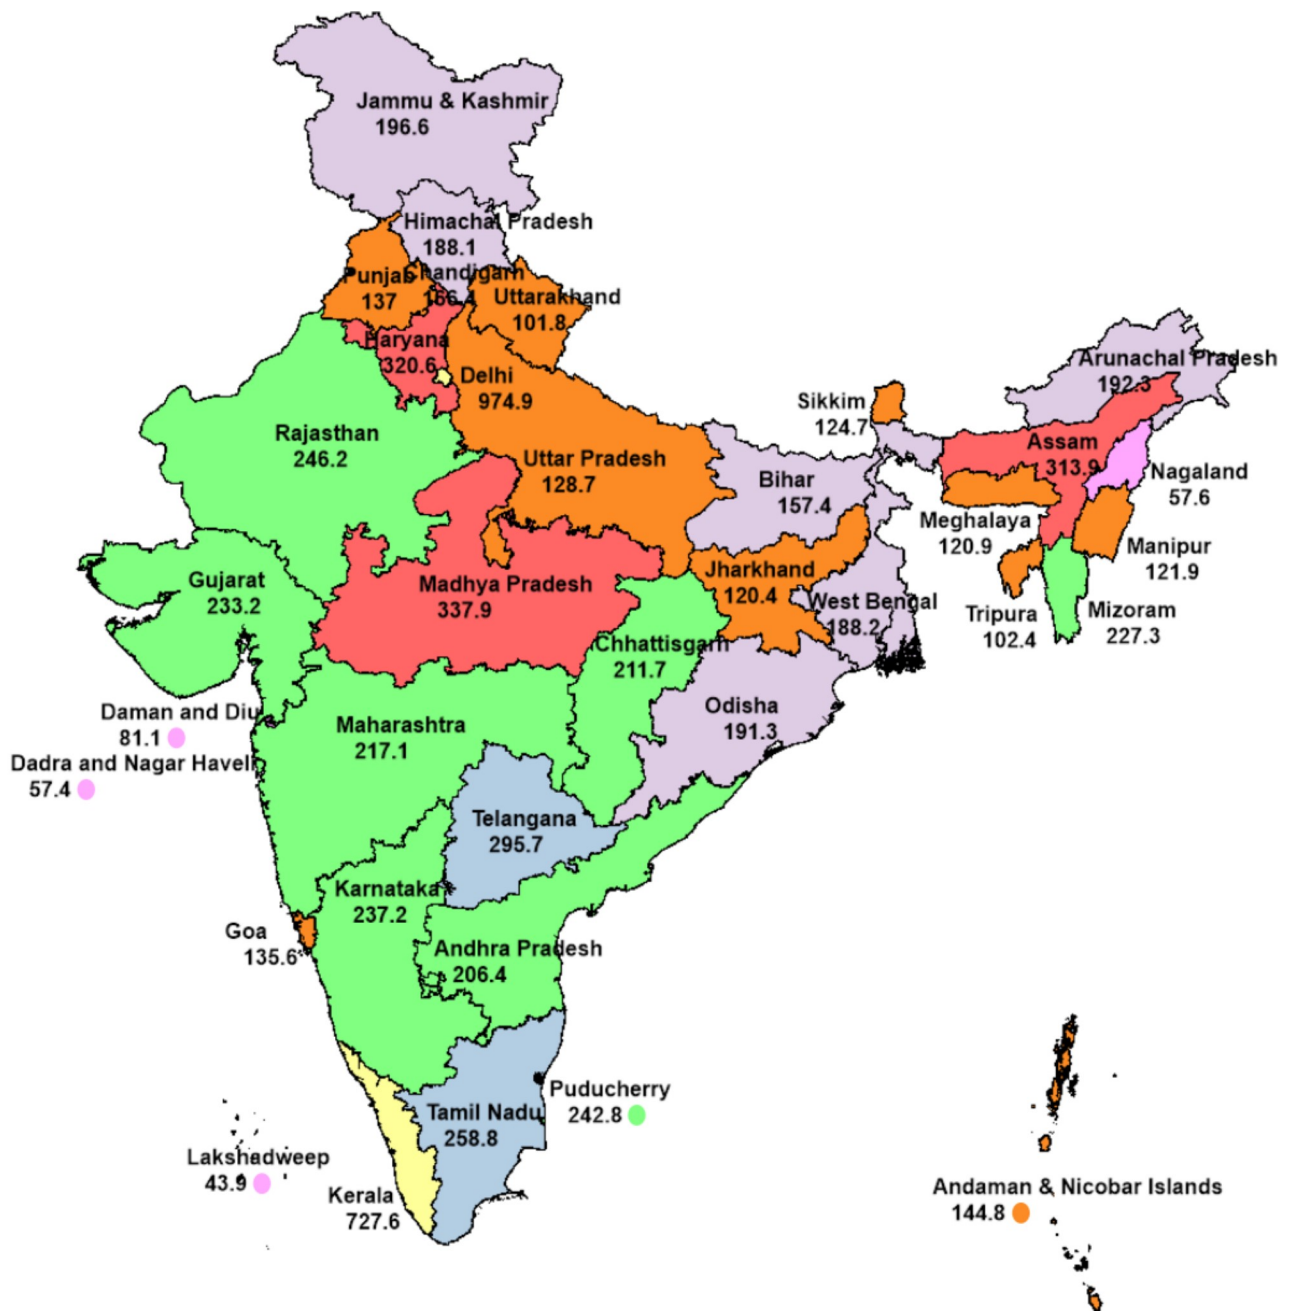

RATE OF IPC - CRIMES DURING 2016 (All India 233.6)

Note:
Rate of IPC Crime means number of IPC crimes per one lakh population.